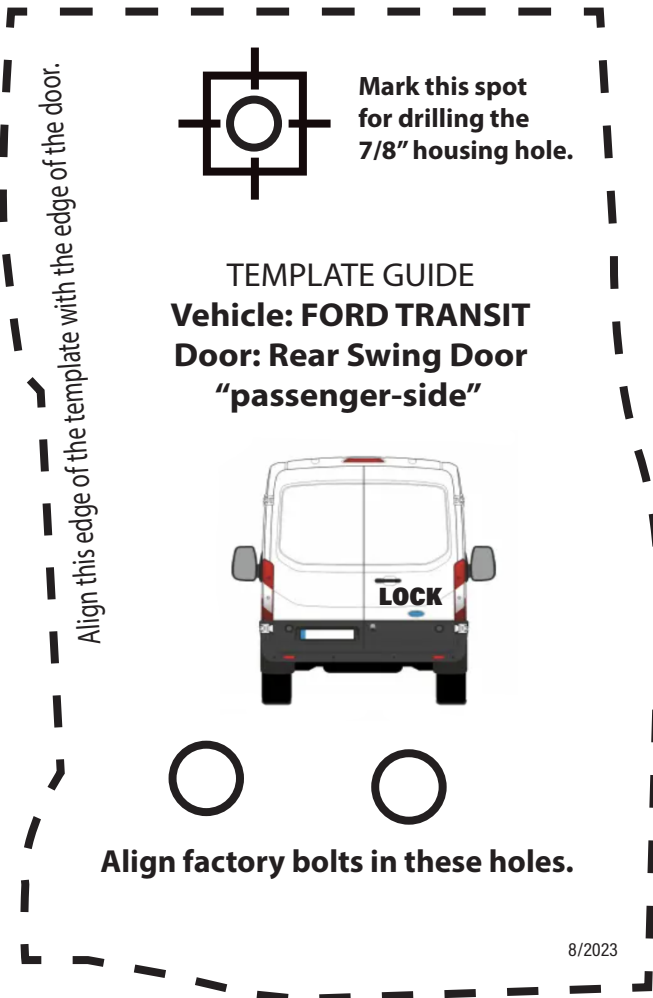

# FORD TRANSIT

## Rear Swing Door "passenger-side"

CUT ALONG DASHED LINES AND CIRCLES

Rear Swing Door "driver-side"  
Strike Bracket Location

Rear Swing Door "passenger-side"  
Housing Location

NOTE: A RAISED STRIKE BRACKET gets mounted on the "driver-side" Rear Swing Door.